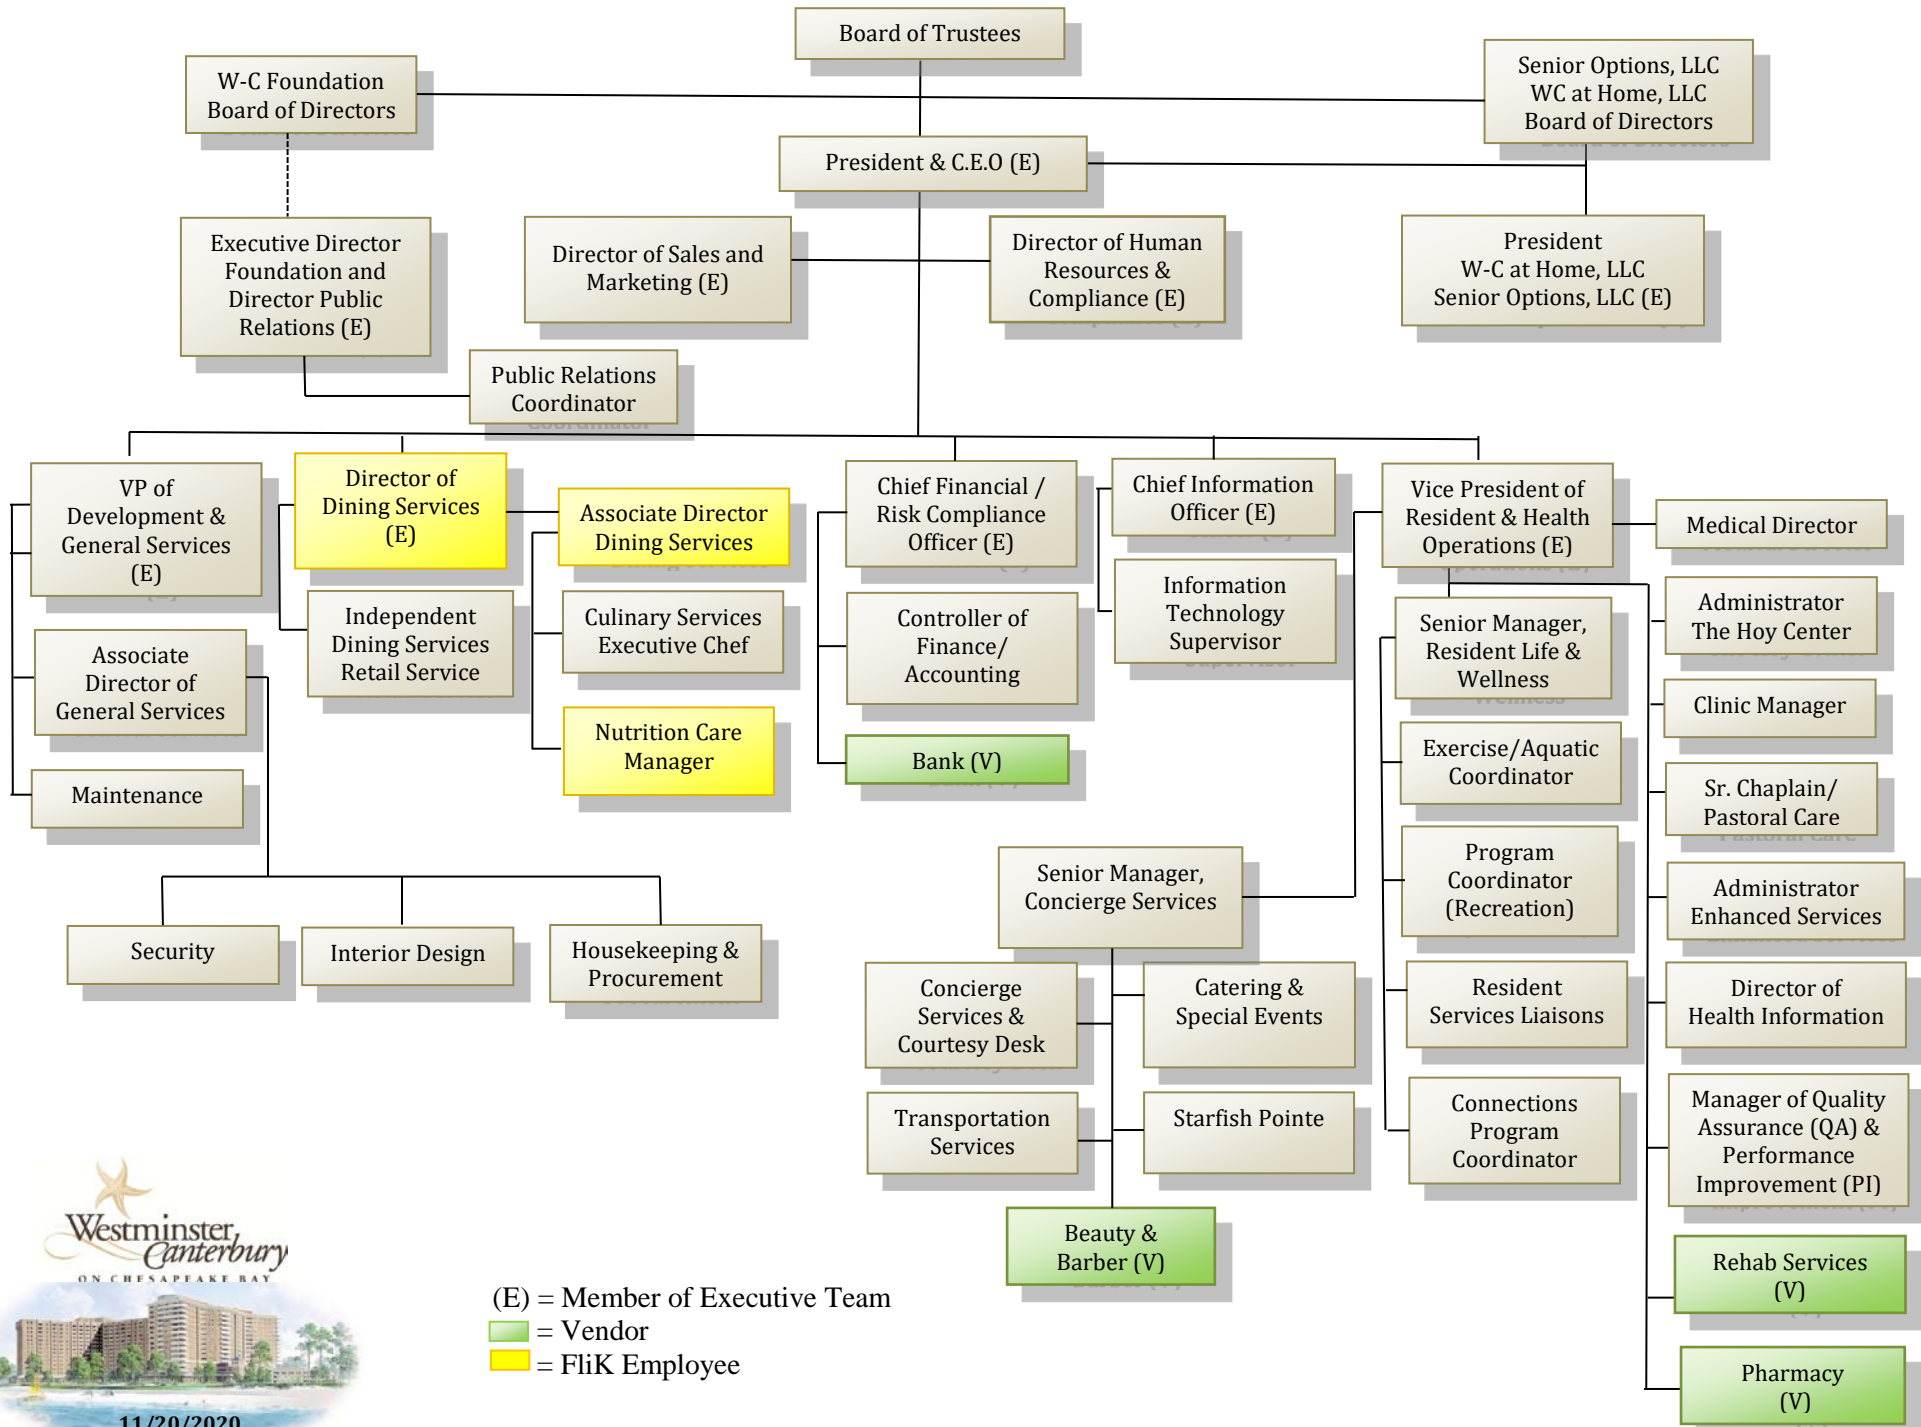

Organizational Chart

(E) = Member of Executive Team
 (V) = Vendor
 (Yellow) = FliK Employee